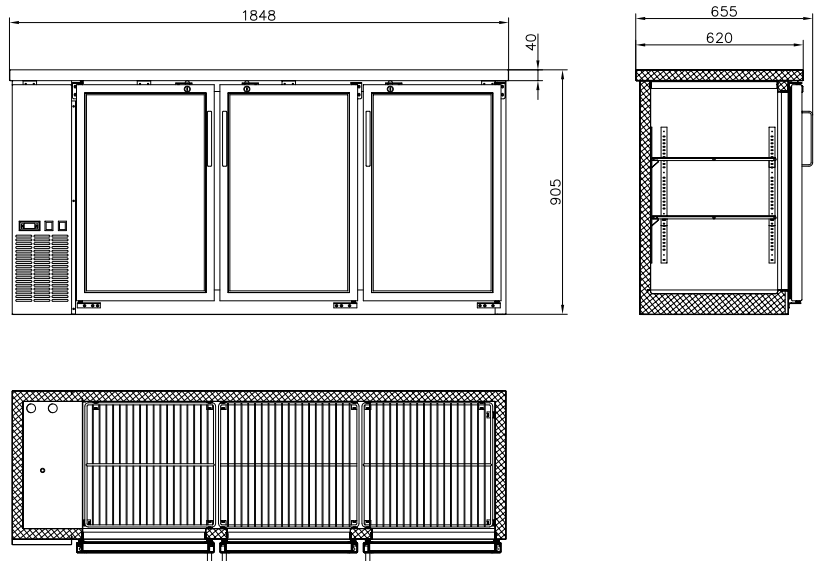

REFRIGERATION

SERVING THE FOOD INDUSTRY SINCE 1951

3 GLASS DOOR BACK BAR COOLER

Items: 59062 | Model: BB-CN-0020E-GH

KEEP BEVERAGES CHILLED AND READY TO SERVE WITH OMCAN'S 3 GLASS DOOR BACK BAR COOLER

TECHNICAL SPECIFICATIONS

| | |
|------------------------------|-------------------------|
| Item | 59062 |
| Model | BB-CN-0020E-GH |
| Electrical | 115V / 60Hz / 1Ph |
| Amps & HP | 3.96 Amps 1/4 HP |
| Capacity | 555 L 19.6 cu. ft. |
| Shelf Capacity | 88.2 lbs 40 kg |
| Number of Shelves | 6 |
| Temperature Range | 0.5 - 5 °C 33 - 41 °F |
| Refrigerant & Cooling System | R290 Ventilated |
| Net Weight | 330.7 lbs 150 kg |
| Gross Weight | 374.8 lbs 170 kg |
| Interior Dimensions | 60.2" x 18.5" x 30.5" |
| Dimensions (WDH) | 72.8" x 24.4" x 35.16" |
| Gross Dimensions | 75.2" x 27.6" x 41.7" |

TECHNICAL DRAWINGS & DIMENSIONS

*measurements in diagrams are in mm

Authorized Dealer